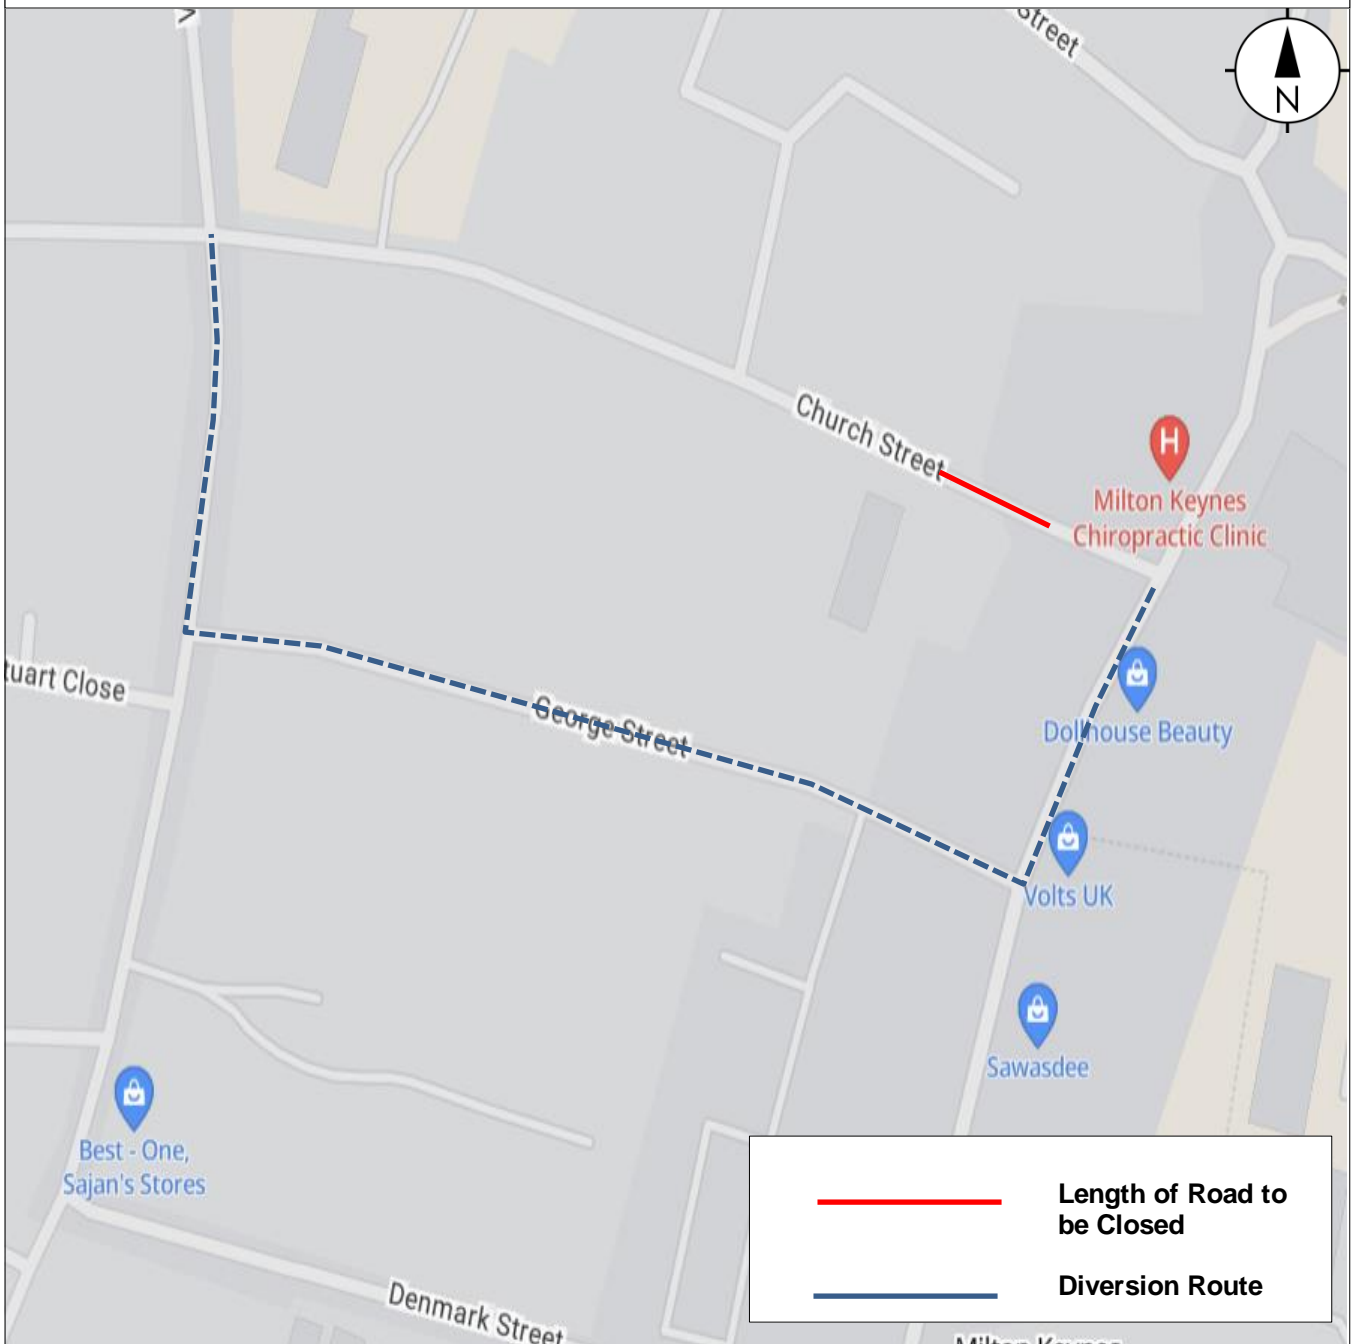

MAP FOR ORDER

Map referred to in the Council of the Borough of Milton Keynes ((Various Roads and Redways in South Caldecotte, Bletchley, Stacey Bushes, Newport Pagnell, Redmoor, Wavendon) (Temporary Closure) Order 2023.

Church Street, Bletchley

This map is not to scale

The common seal of the Council of the Borough of Milton Keynes was hereunto affixed in the presence of:

.....
HEAD OF LEGAL SERVICES