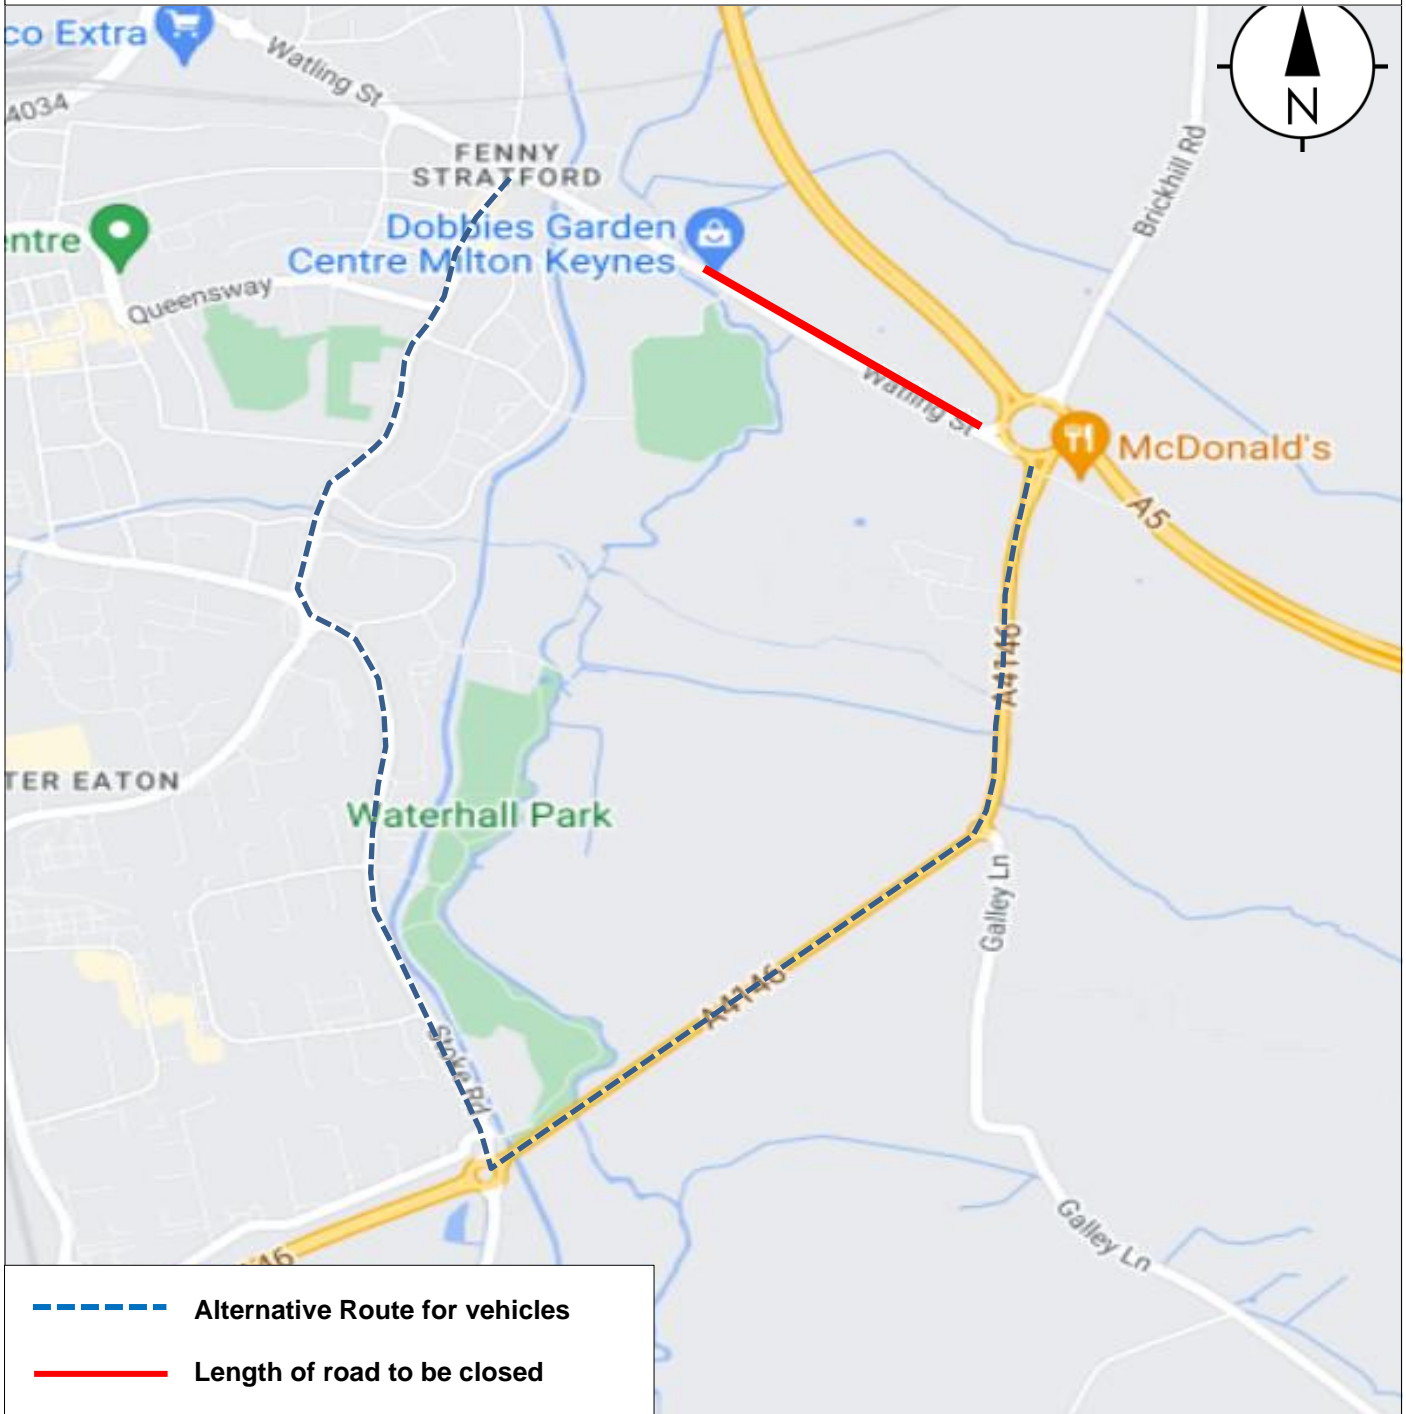

MAP FOR ORDER

Map referred to in the Milton Keynes City Council
(Watling Street (Part), Bletchley) (Temporary Closure)
Order 2022

This map is not to scale

The common seal of the Council of the Borough of
Milton Keynes was hereunto affixed in the presence of: